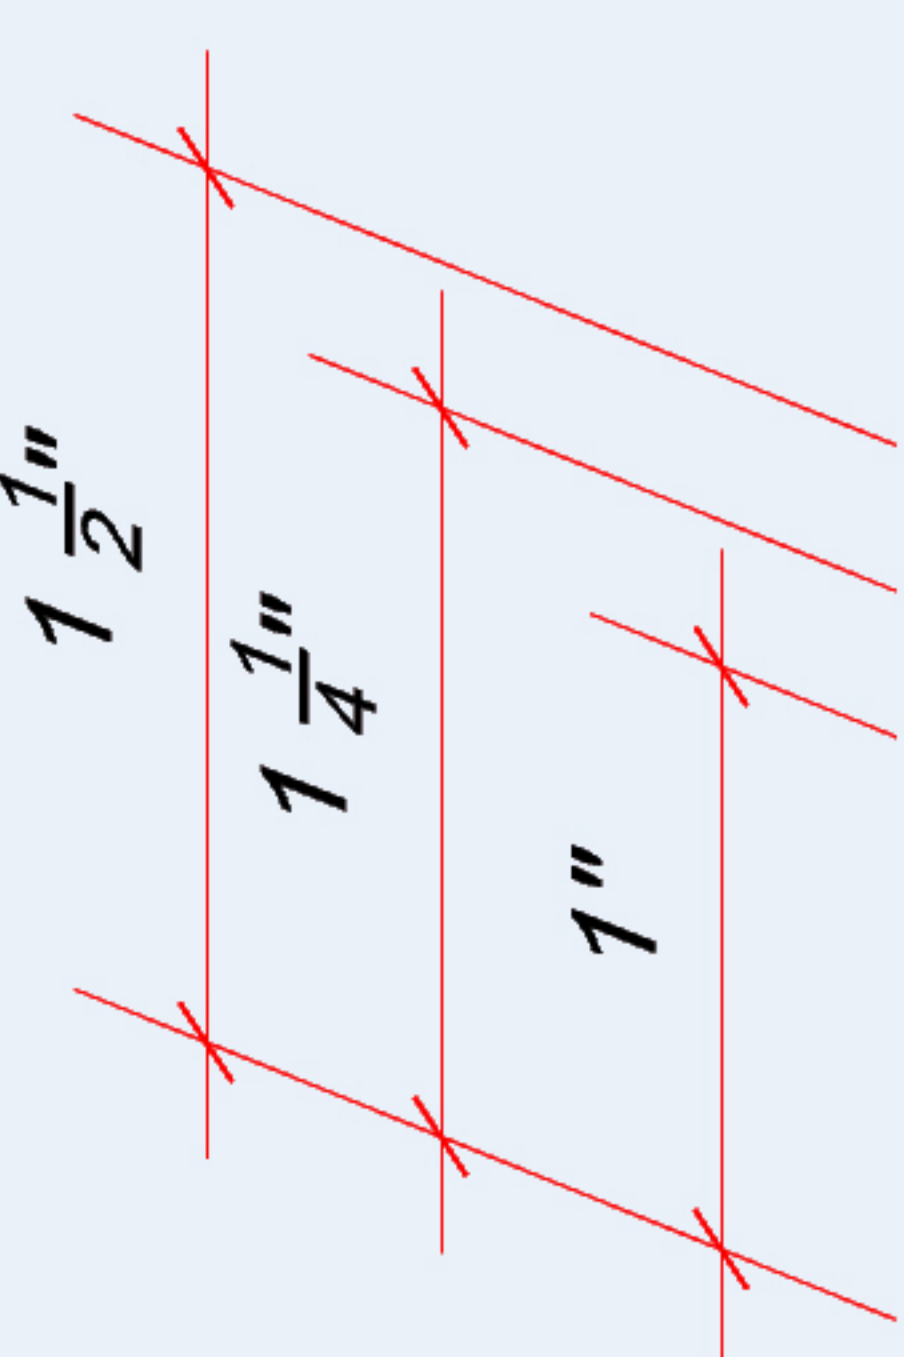

Max Framing Size

60" x 120" (outside dimensions)

Platform Width

Standard 1 1/2" platform width for canvas

Custom platform widths are available upon request.

Platform Thickness

Depending on the size and weight of the overall picture frame, the thickness of the platform can range between 0.10" to 0.20".

Acrylic Thickness & Useable Space

Your frame's useable space depends on the selected acrylic thickness.
(see diagram above for specifications)