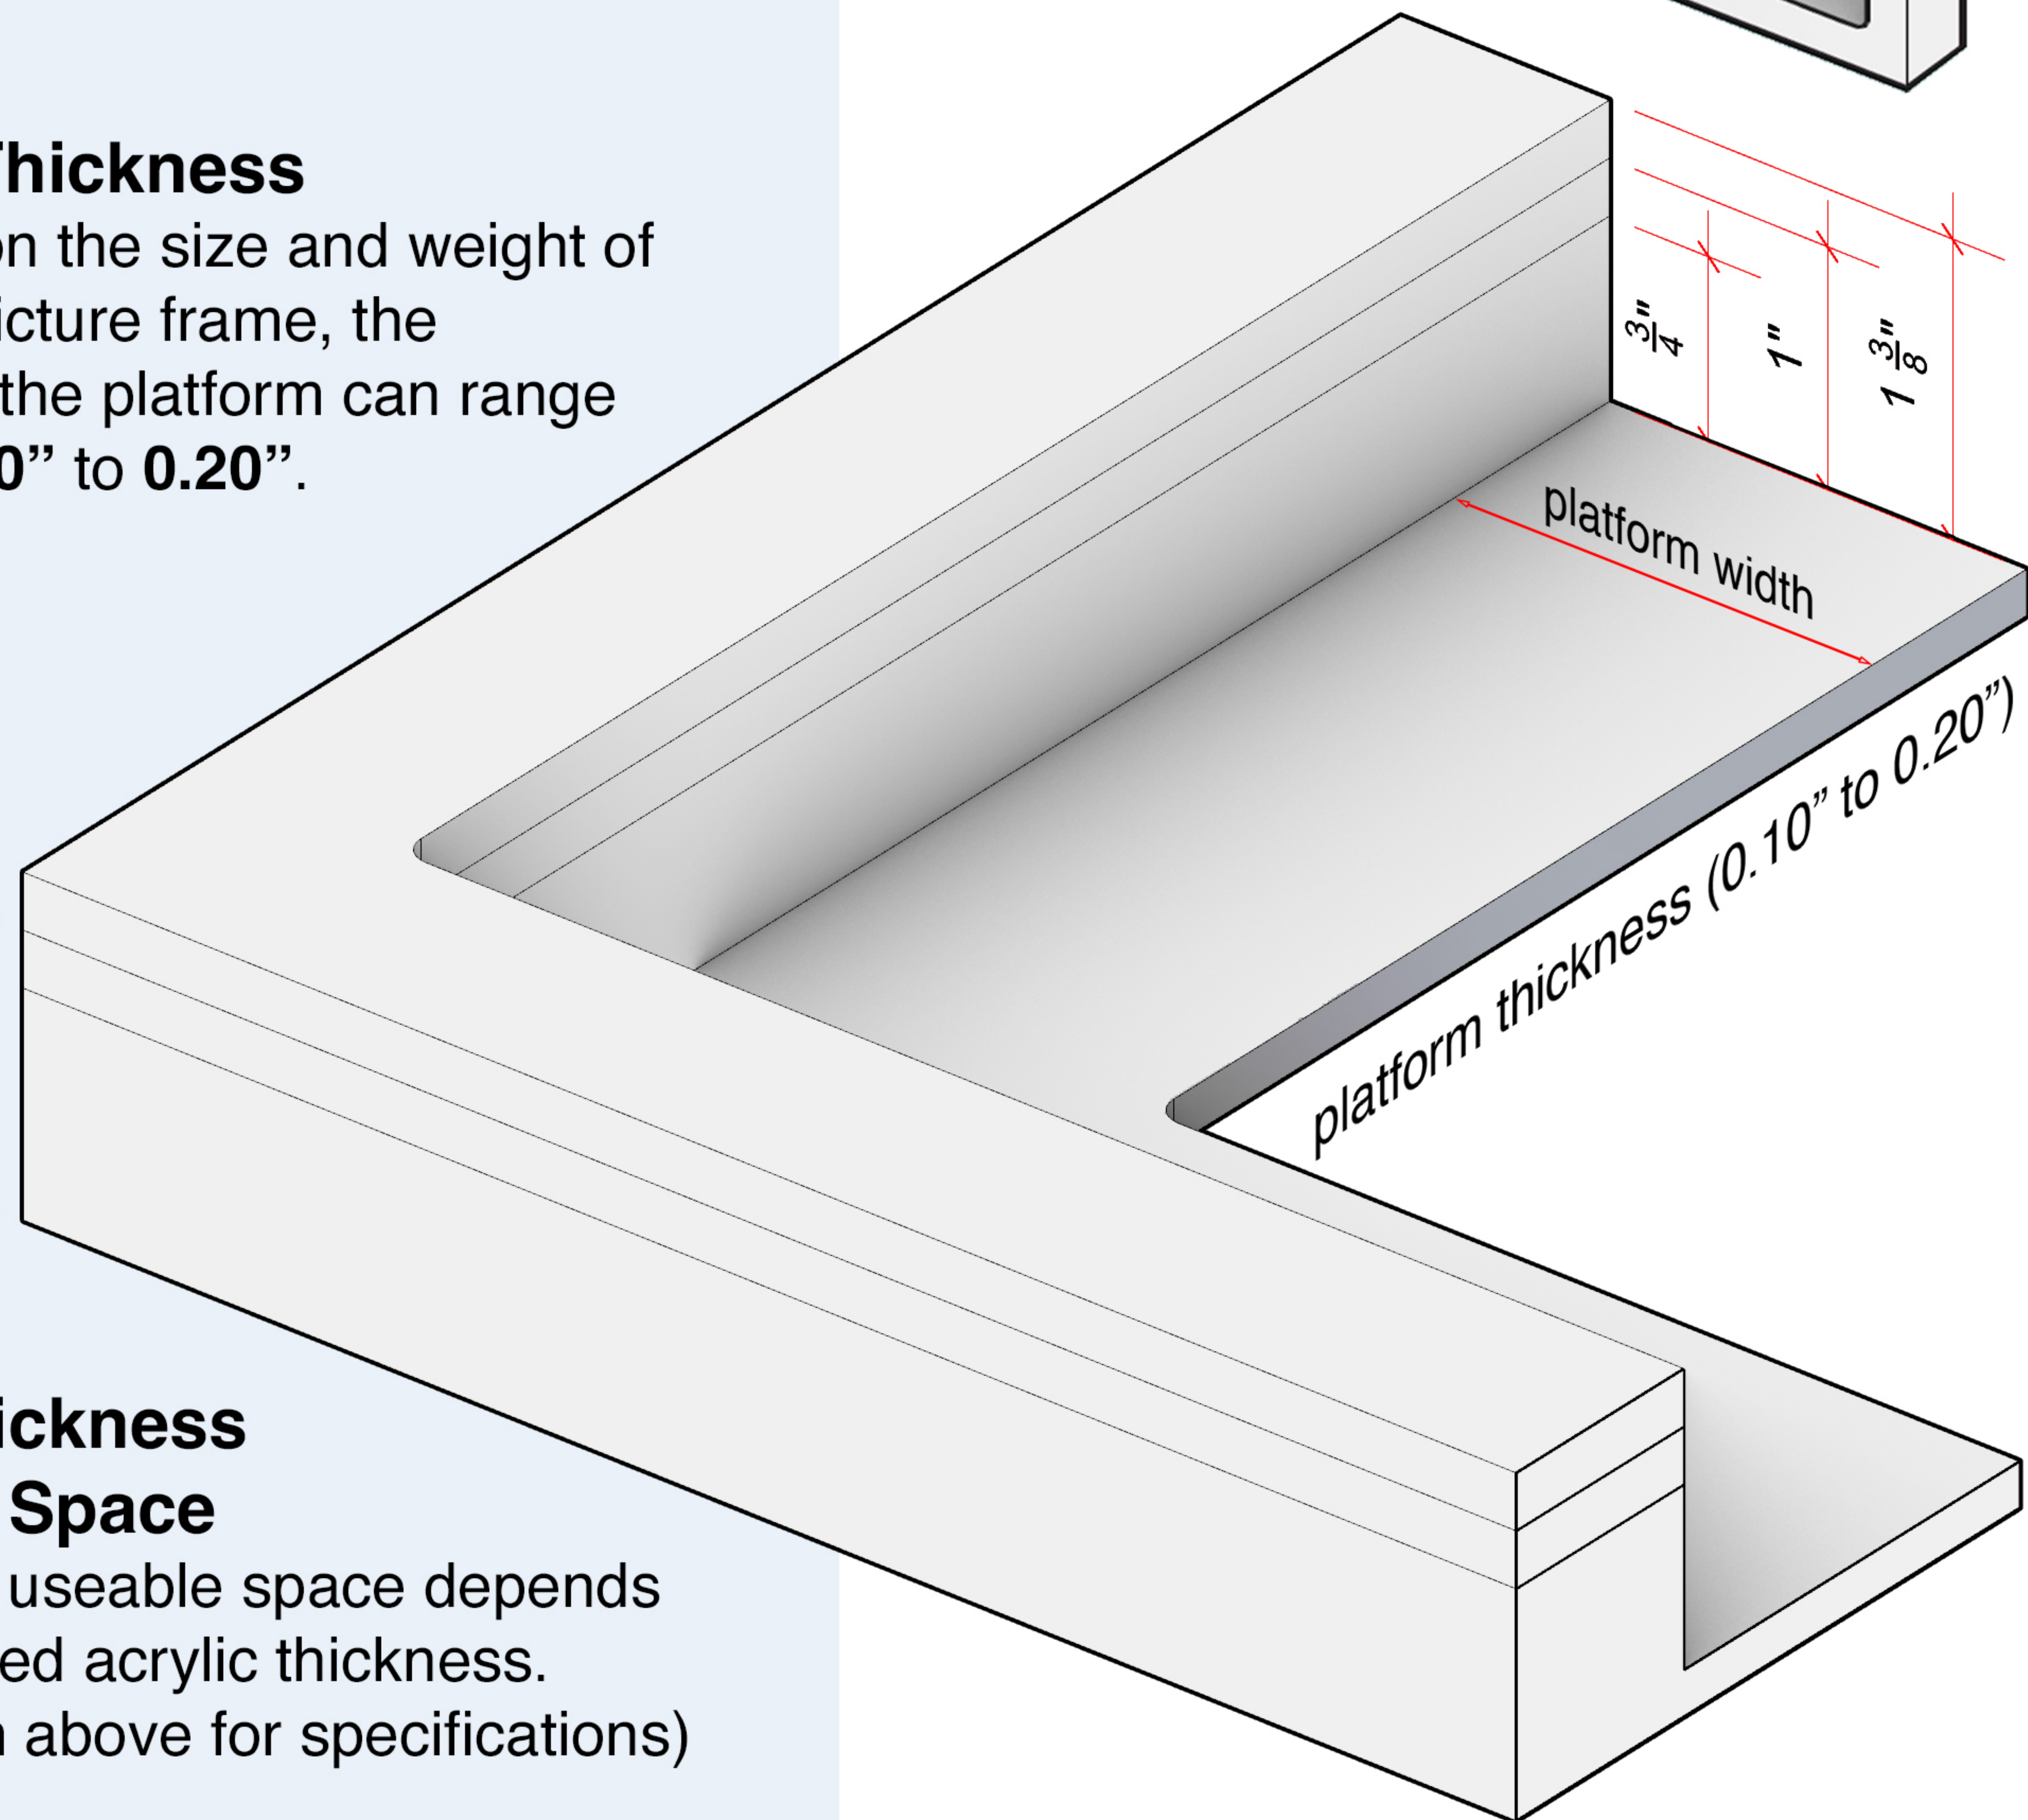

UniFloat Specifications Sheet

DG Vectors Design Corp.
DGVectors@gmail.com
www.DGVectors.com
203-583-9388
29 Beechwood Ave. New Rochelle, NY 10801

UniFloat

This floater frame is a solid piece of acrylic that is custom made to each order. These picture frames are best suited for canvas pieces.

Max Framing Size

60" x 120" (outside dimensions)

Platform Width

Standard 1 1/2" platform width for canvas

Custom platform widths are available upon request.

Platform Thickness

Depending on the size and weight of the overall picture frame, the thickness of the platform can range between 0.10" to 0.20".

Acrylic Thickness & Useable Space

Your frame's useable space depends on the selected acrylic thickness.
(see diagram above for specifications)