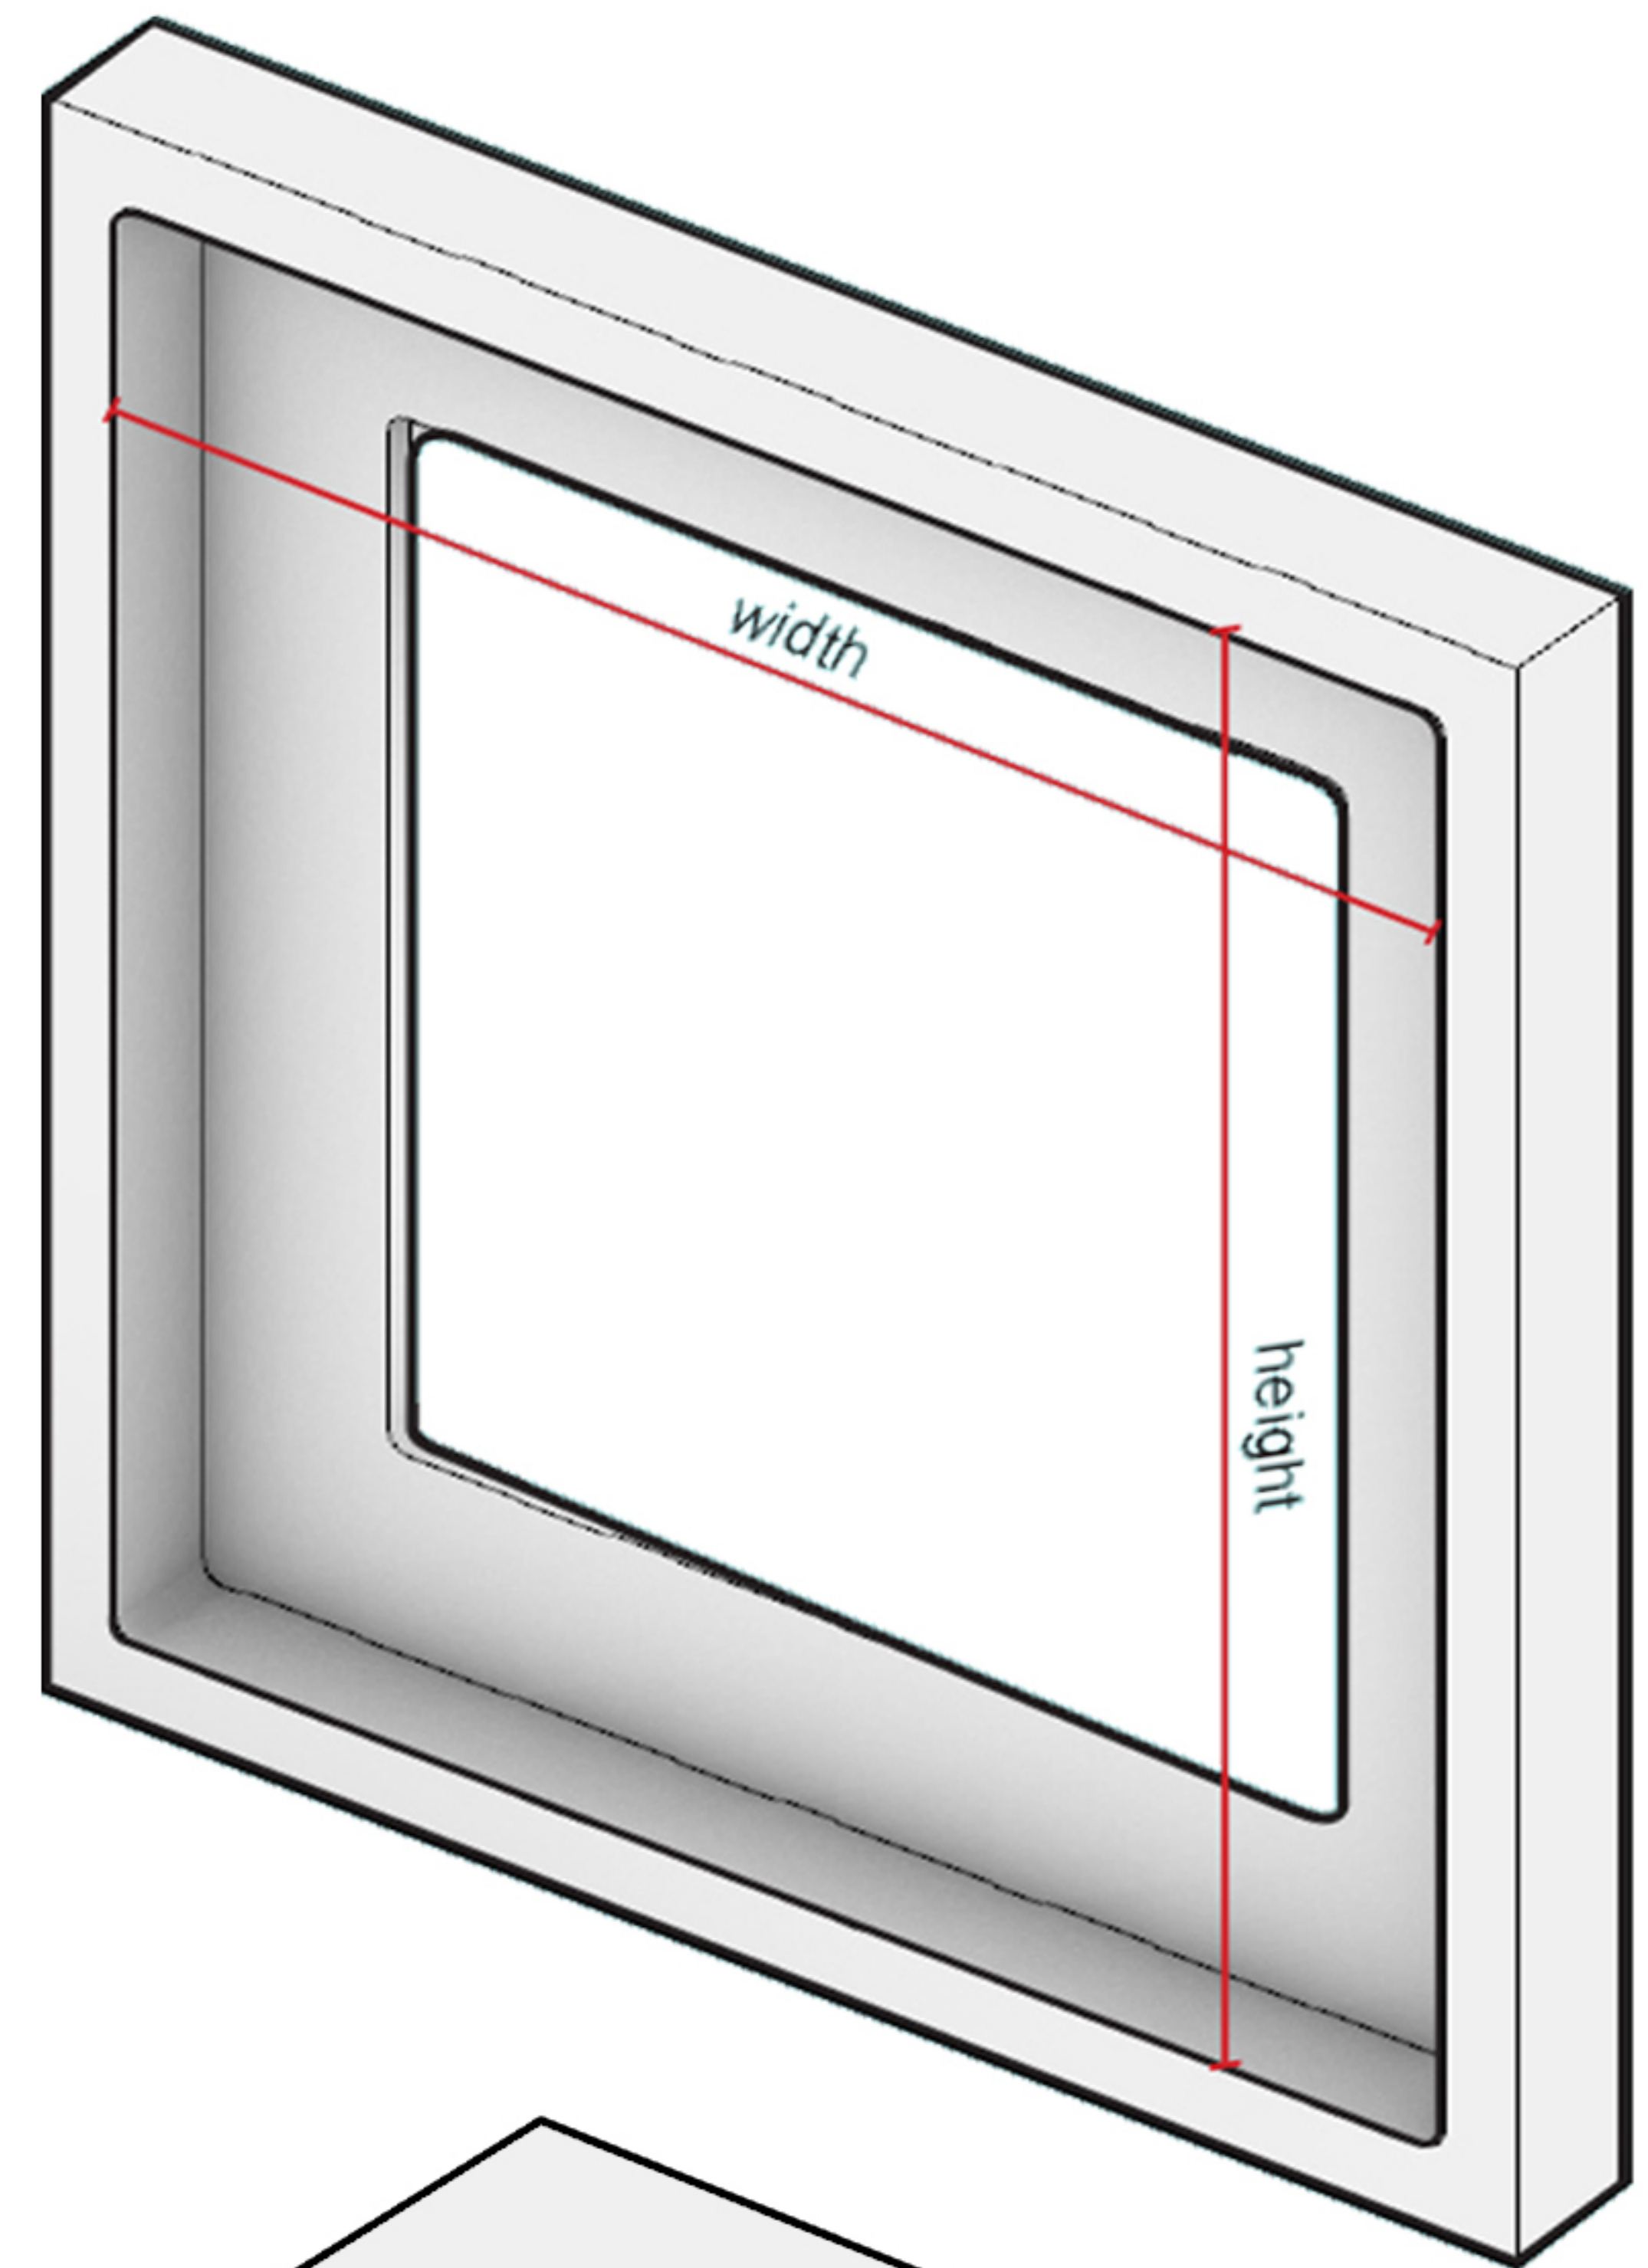

UniFloat Specifications Sheet

DG Vectors Design Corp.
DGVectors@gmail.com
www.DGVectors.com
203-583-9388
29 Beechwood Ave. New Rochelle, NY 10801

UniFloat

This floater frame is a solid piece of acrylic that is custom made to each order. These picture frames are best suited for canvas pieces.

Max Framing Size

60" x 120" (outside dimensions)

Platform Width

Standard 1 1/2" platform width for canvas

Custom platform widths are available upon request.

Platform Thickness

Depending on the size and weight of the overall picture frame, the thickness of the platform can range between 0.10" to 0.20".

Acrylic Thickness & Useable Space

Your frame's useable space depends on the selected acrylic thickness.
(see diagram above for specifications)