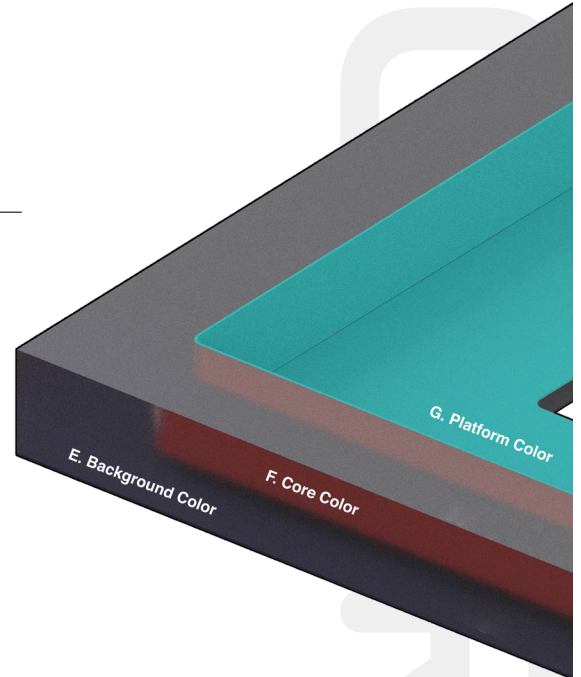

0.9 in.

1.10 in.

1.375 in..

E. Background Color

- Vector Colors
- Behr
- Benjamin Moore
- Sherwin Williams

F. Core Color

- Vector Colors
- Behr
- Benjamin Moore
- Sherwin Williams

G. Platform Color

- Vector Colors
- Behr
- Benjamin Moore
- Sherwin Williams

H. Face Finish

- Polished
- Frosted

I. Side Finish

- Polished
- Frosted

Note: Blackout platforms are available. Please specify the request in the Notes/Comments section below.