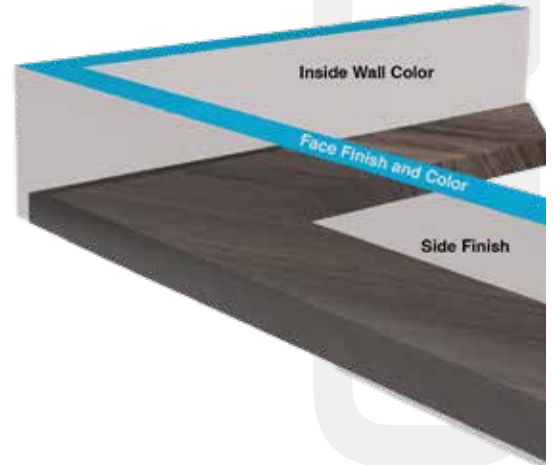

A. Wall to Wall

Width _____

Height _____

Quantity _____

B. Face Width

C. Platform Color

- Ebony Stain
- Light Grey Stain

D. Inside Wall Depth

(Height of Artwork)

E. Face Finish

- Frosted (No Color)
- Resin (Choose Face Color)

F. Face Color

- Vector Colors
- Behr
- Benjamin Moore
- Sherwin Williams

G. Side Finish

- Polished
- Frosted

Notes/Comments