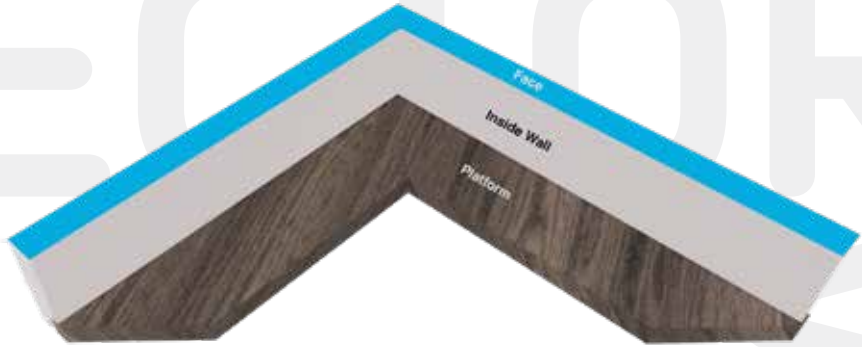

DGVector Design Corp. 29 Beechwood Ave. New Rochelle, NY 10801
203-583-9388 DGVectors@gmail.com www.DGVectors.com

Company Name:

Ship to:

Ordered by:

Order Date :

Due Date:

Purchase Order:

Candy Float Order Form

A. Wall to Wall

Width _____

Height _____

Quantity _____

B. Face Width

C. Platform Color

- Ebony Stain
- Light Grey Stain

D. Inside Wall Depth

(Height of Artwork)

E. Face Finish

- Frosted (No Color)
- Resin (Choose Face Color)

F. Face Color

- Vector Colors
- Behr
- Benjamin Moore
- Sherwin Williams

G. Side Finish

- Polished
- Frosted

Notes/Comments