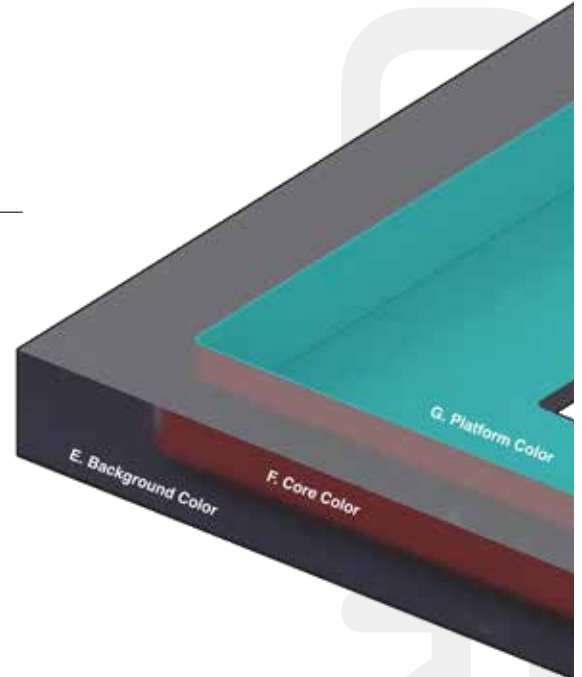

0.9 in.

1.10 in.

1.375 in..

E. Background Color

- Vector Colors
- Behr
- Benjamin Moore
- Sherwin Williams

F. Core Color

- Vector Colors
- Behr
- Benjamin Moore
- Sherwin Williams

G. Platform Color

- Vector Colors
- Behr
- Benjamin Moore
- Sherwin Williams

H. Face Finish

- Polished
- Frosted

I. Side Finish

- Polished
- Frosted

Note: Blackout platforms are available. Please specify the request in the Notes/Comments section below.